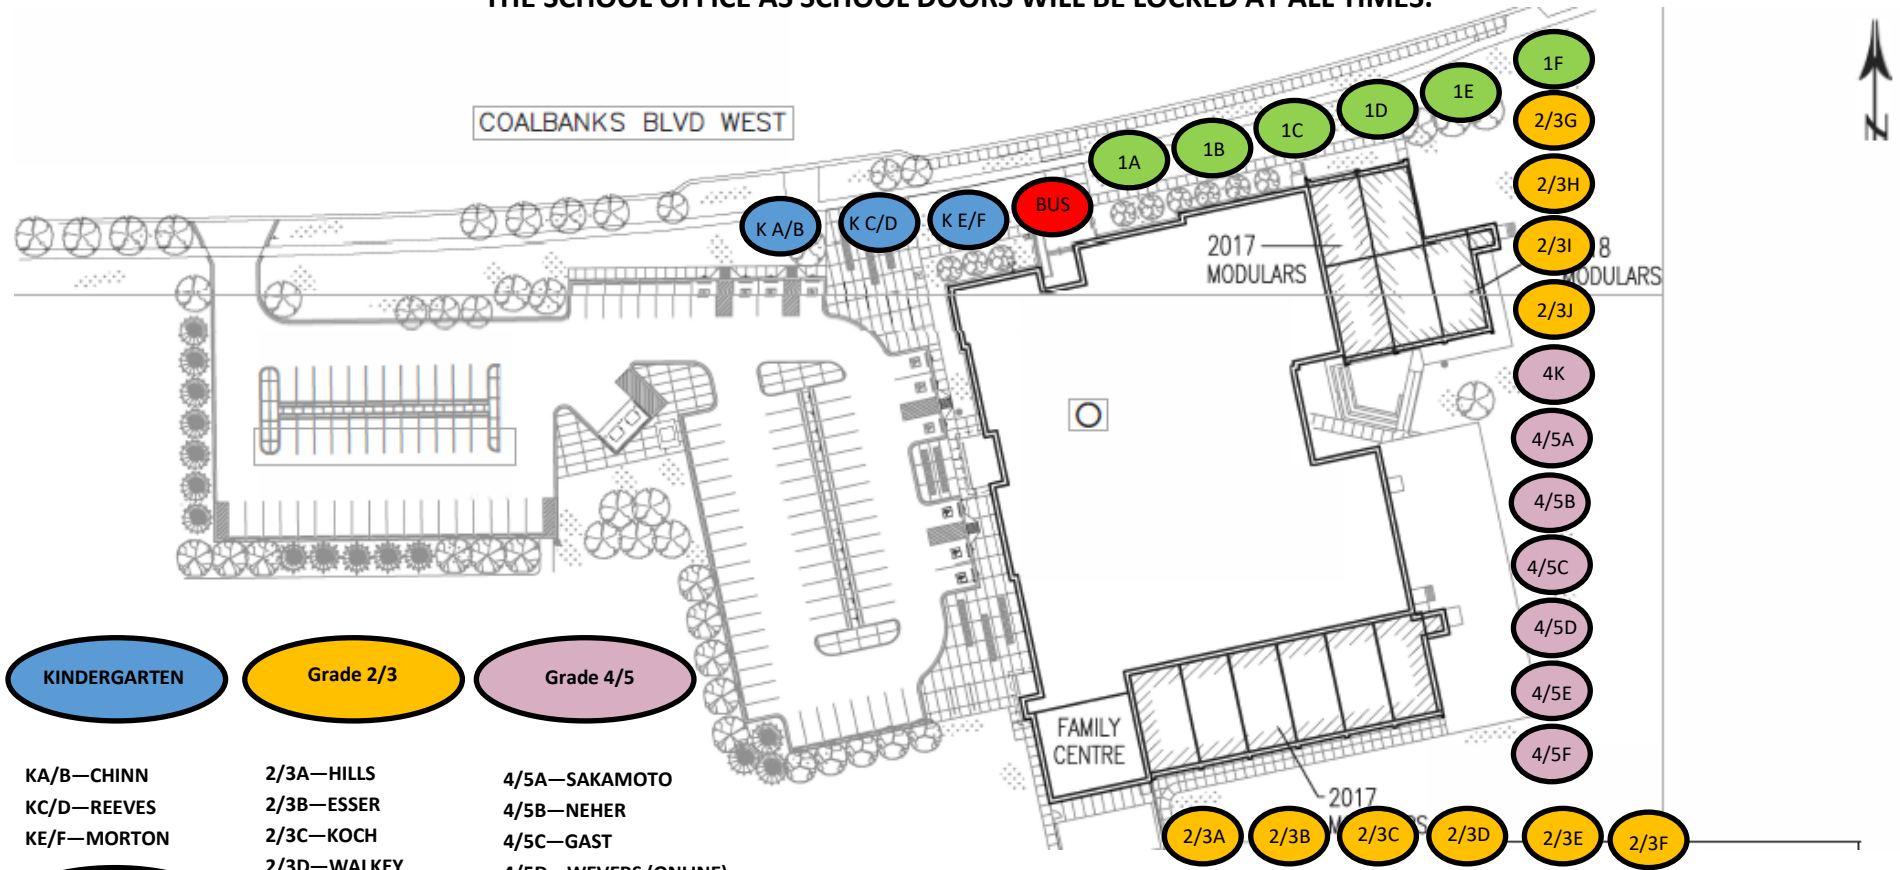

COALBANKS ELEMENTARY DESIGNATED DROP-OFF & PICK-UP ZONES

DROP-OFF 8:25 A.M.

PICK-UP 3:40 P.M.

PLEASE BE ON TIME!

TEACHERS WILL WAIT AT THEIR DESIGNATED AREA FOR 15 MINUTES. IF YOUR CHILD IS ARRIVING LATE, YOU MUST CALL THE SCHOOL OFFICE AS SCHOOL DOORS WILL BE LOCKED AT ALL TIMES.

KINDERGARTEN

Grade 2/3

Grade 4/5

KA/B—CHINN
KC/D—REEVES
KE/F—MORTON

GRADE 1

1A—MOORE (ONLINE)
1B—CAVEN
1C—MIKUSEK
1D—HYGGEN
1E—J. THOMPSON
1F—RIEGER

2/3A—HILLS
2/3B—ESSER
2/3C—KOCH
2/3D—WALKEY
2/3E—CONSTANTINE (ONLINE)
2/3F—PEEVER
2/3H—MERCHAN
2/3I—REBOLONE
2/3J—A. THOMPSON

4/5A—SAKAMOTO
4/5B—NEHER
4/5C—GAST
4/5D—WEVERS (ONLINE)
4/5E—MATTHEWS
4/5F—TOMPKINS
4K—ETHERINGTON

403-394-9076