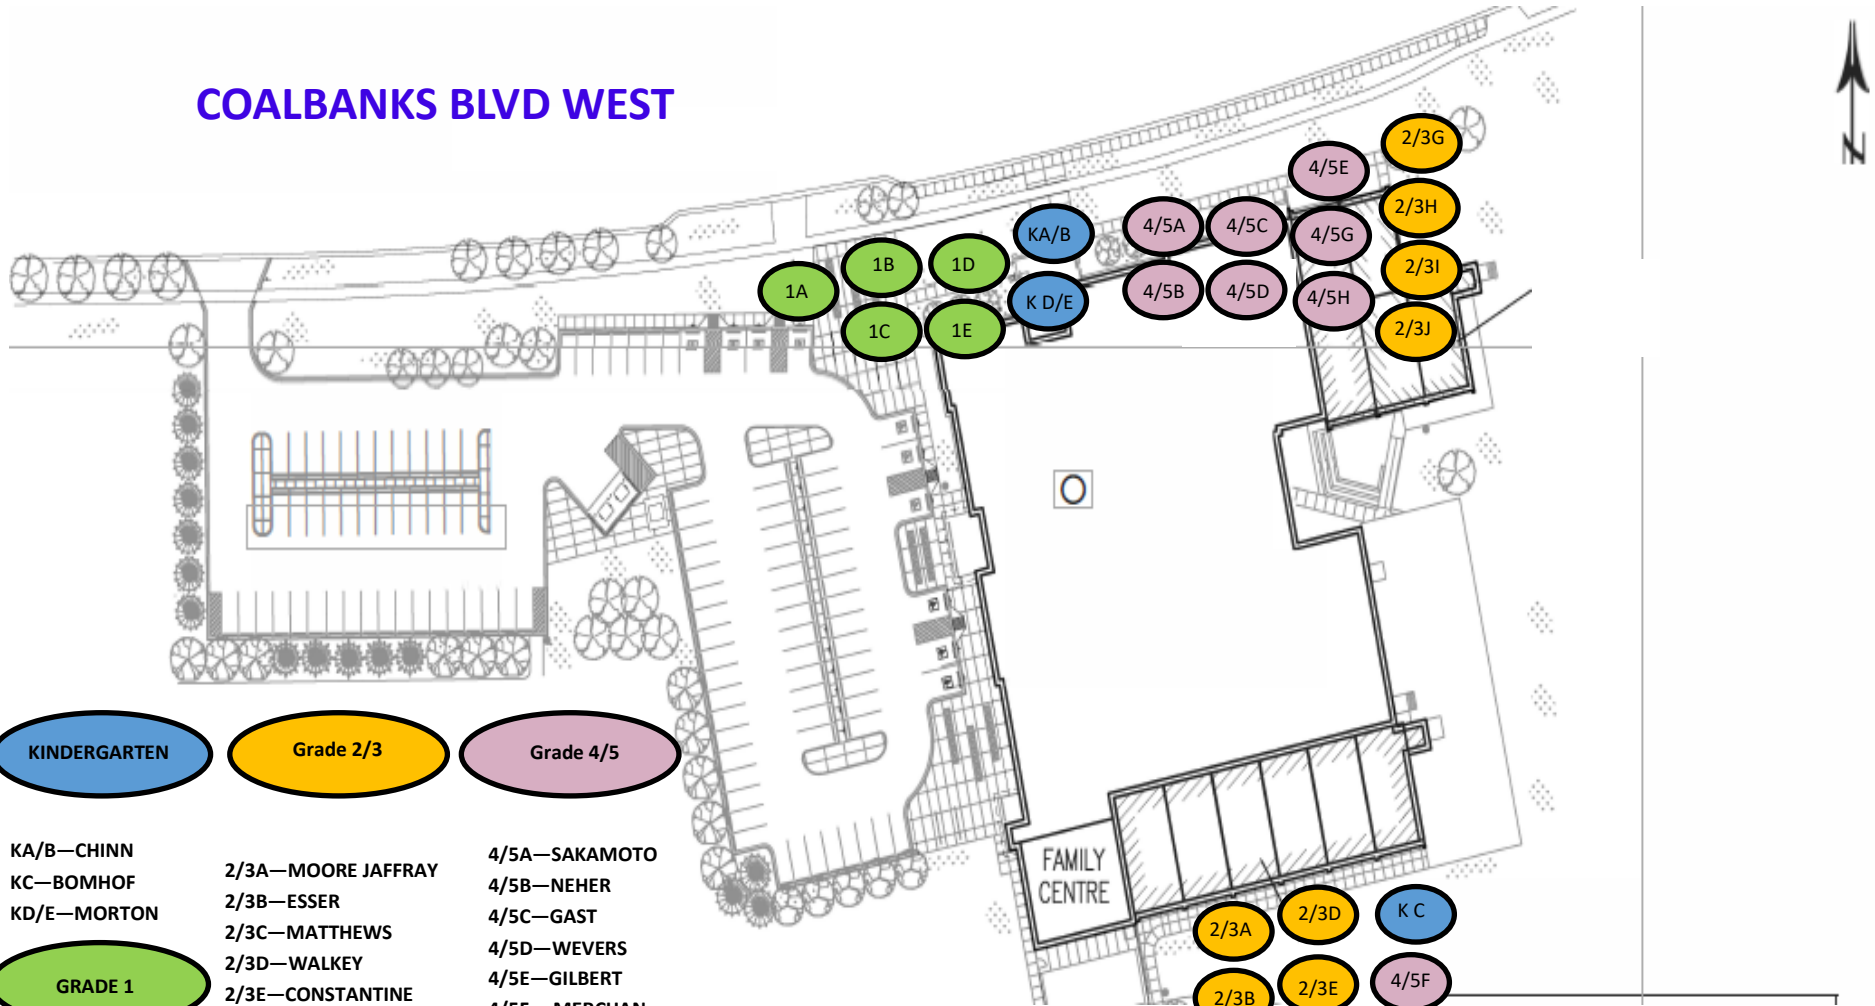

COALBANKS ELEMENTARY DESIGNATED DROP-OFF & PICK-UP DOORS

PLEASE DO NOT ARRIVE BEFORE 8:20am AS DOORS WILL BE LOCKED UNTIL THAT TIME.

COALBANKS BLVD WEST

KINDERGARTEN

Grade 2/3

Grade 4/5

KA/B—CHINN
KC—BOMHOF
KD/E—MORTON

GRADE 1

1A—TOMPKINS
1B—CAVEN
1C—RIEGER
1D—KIM
1E—BENNETT

403-394-9076